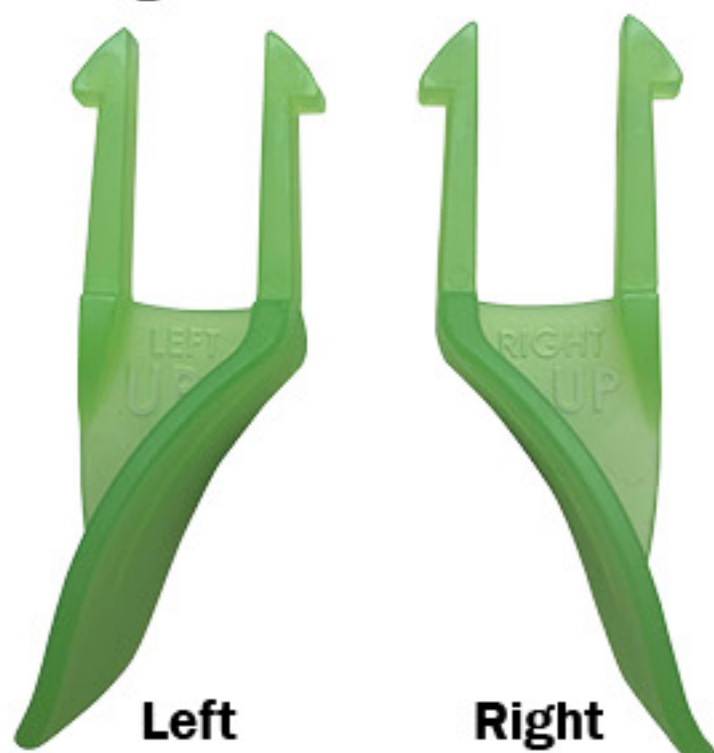

Klarity[®] BiteLok[™]

Higher precision for treatment accuracy

RNB-100

Klarity BiteLok[™]

The Klarity BiteLok[™] is an improved, innovative design for increased head and neck immobilization. The BiteLok[™] is made of a rigid, breathable mouthpiece. It indexes to the patient's mouth using fast-setting dental putty for a secure and comfortable fit. No water or warming is needed to activate the putty. Once the BiteLok[™] is indexed to the patient's mouth, a thermoplastic mask is placed overtop. While the mask is still warm, a hands-free Quickfit tool forms the mask around the edges of the BiteLok[™] mouthpiece. The result is a secure, reproducible mouthpiece that indexes to both patient and mask, that can also be removed for cleaning.

The BiteLok™ Tongue Depressors come in two different sizes, both offering a comfortable fit that keeps the tongue in a down position without obstructing the airway. The tongue depressors securely snaps into the BiteLok™. A removal tool is included if the tongue depressors needs to be removed or changed.

The BiteLok™ Tongue Diverter is an additional option for a customized fit. Again, the tongue diverter snaps easily into the BiteLok™, and can also be removed with the removal tool.

- Easily breathable mouthpiece
- Indexes to mask
- Removable for easy cleaning
- Smaller profile for better patient comfort
- Optional Tongue Depressor and Tongue Diverter

OPTIONAL COMPONENTS:

Each Klarity BiteLok™ comes as a complete set with the following optional components:

Tongue Depressor

Tongue Depressor

Tongue Diverter

Tongue Diverter