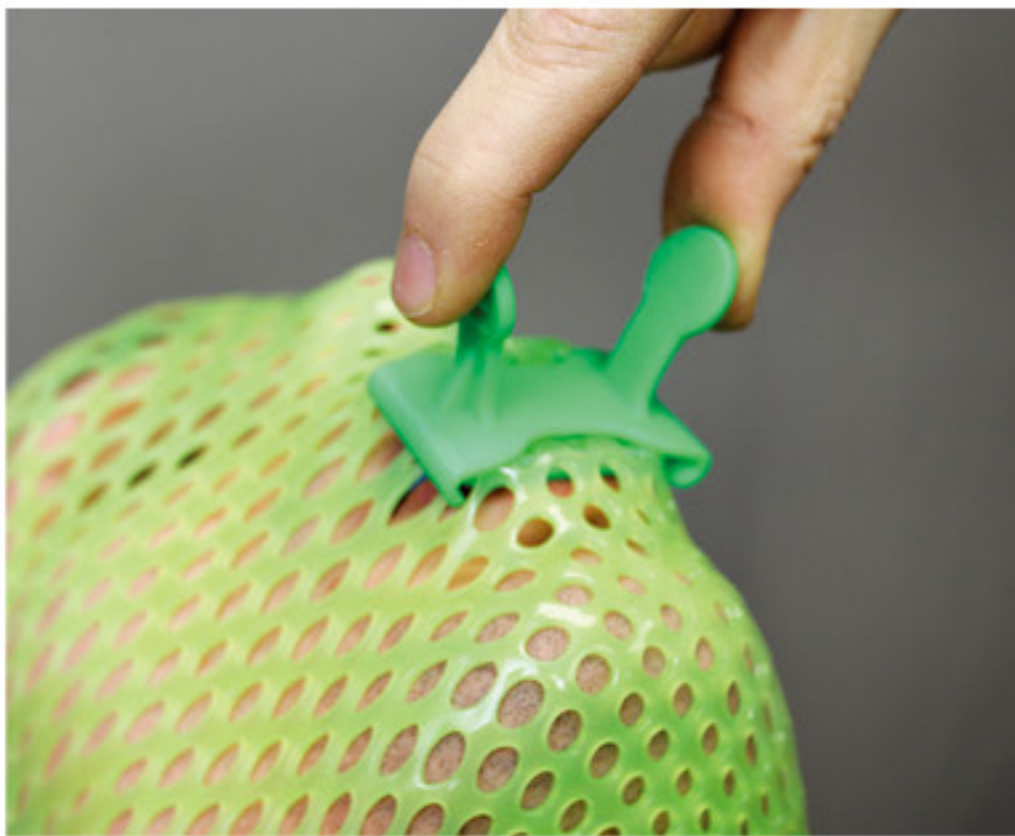

Klarity[®] BiteLok[™]

Higher precision for treatment accuracy

RNB-100

Klarity BiteLok[™]

The Klarity BiteLok[™] is an improved, innovative design for increased head and neck immobilization. The BiteLok[™] is made of a rigid, breathable mouthpiece. It indexes to the patient's mouth using fast-setting dental putty for a secure and comfortable fit. No water or warming is needed to activate the putty. Once the BiteLok[™] is indexed to the patient's mouth, a thermoplastic mask is placed overtop. While the mask is still warm, a hands-free Quickfit tool forms the mask around the edges of the BiteLok[™] mouthpiece. The result is a secure, reproducible mouthpiece that indexes to both patient and mask, that can also be removed for cleaning.

The Klarity BiteLok[™] features a smaller profile than any other mouthpiece, and the wide airway passage allows for better breathability. The BiteLok[™] is a comfortable size for most patients, even those with smaller mouths. The BiteLok[™] is a significant advancement in comfortable, accurate positioning for head and neck treatments.

QuickFit tool indexing a thermoplastic mask over the BiteLok[™]

OPTIONAL INDEXING CHOICES FOR CUSTOMIZED POSITIONING

The BiteLok™ can be equipped with a tongue depressor or tongue diverter for additional mouth placement options.

The BiteLok™ Tongue Depressors come in two different sizes, both offering a comfortable fit that keeps the tongue in a down position without obstructing the airway. The tongue depressors securely snaps into the BiteLok™. A removal tool is included if the tongue depressors needs to be removed or changed.