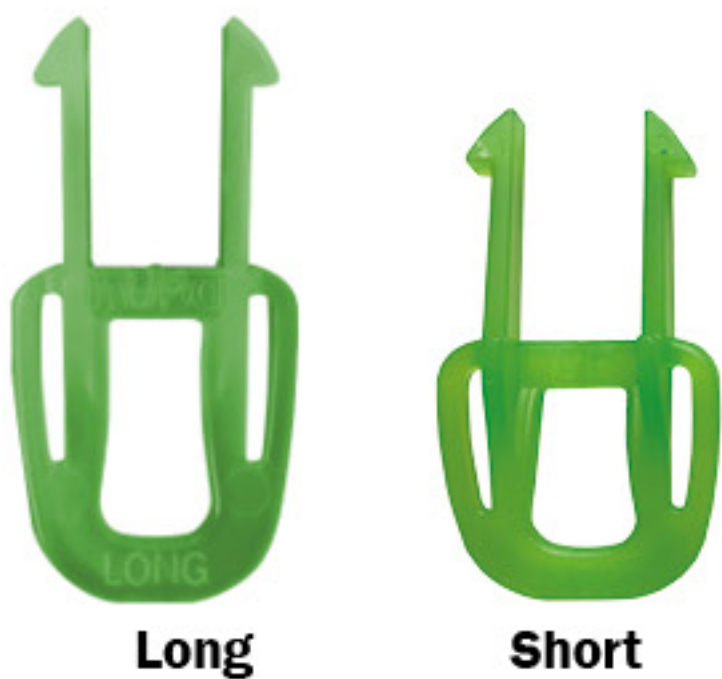

OPTIONAL INDEXING CHOICES FOR CUSTOMIZED POSITIONING

The BiteLok™ can be equipped with a tongue depressor or tongue diverter for additional mouth placement options.

The BiteLok™ Tongue Depressors come in two different sizes, both offering a comfortable fit that keeps the tongue in a down position without obstructing the airway. The tongue depressors securely snaps into the BiteLok™. A removal tool is included if the tongue depressors needs to be removed or changed.

The BiteLok™ Tongue Diverter is an additional option for a customized fit. Again, the tongue diverter snaps easily into the BiteLok™, and can also be removed with the removal tool.

- Easily breathable mouthpiece
- Indexes to mask
- Removable for easy cleaning
- Smaller profile for better patient comfort
- Optional Tongue Depressor and Tongue Diverter

OPTIONAL COMPONENTS:

Each Klarity BiteLok™ comes as a complete set with the following optional components:

Tongue Depressor

Tongue Depressor